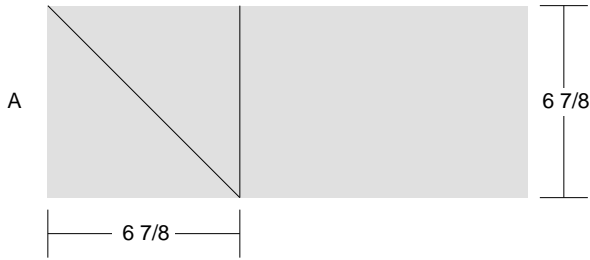

Goose Frame 2

Key Block (1/10 actual size)

Cutting Diagrams

Patch Count