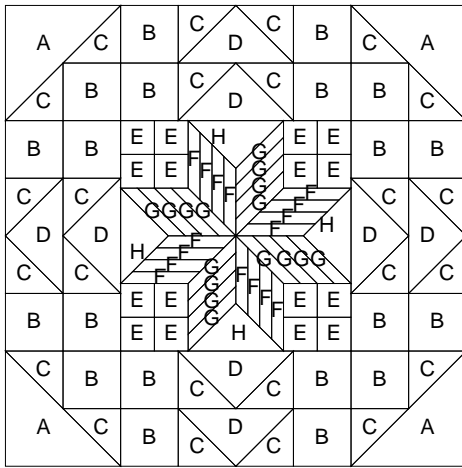

Goose Frame 2

Key Block (1/10 actual size)

Cutting Diagrams

Patch Count